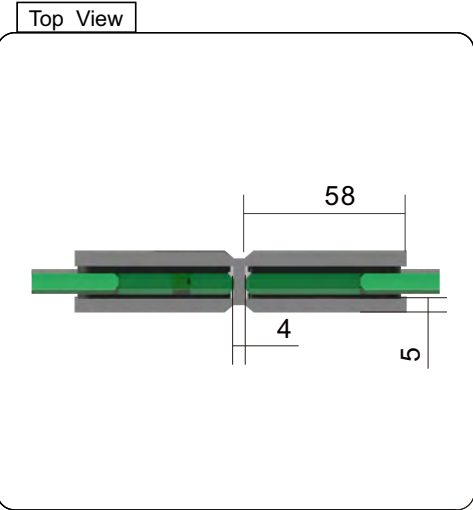

Drawing ID
SH-HD180X

Product Info.	
Finish	Code
Polish Chrome	SH-HD180PC
Matte Black	SH-HD180MB
Brush Nickel	SH-HD180BN
Brush Brass	SH-HD180BB
Gun Metal	SH-HD180GM

**MATERIAL:**

Solid Brass

**CATALOGUE AND DESCRIPTION:**

- > Pool Gate Hardware
- > Hinge
- > Heavy Duty Glass to Glass 180° Hinge

**NOTES:**

This drawing and or specification is the property of Silver Stone Hardware Pty Ltd - and must be returned to them on request. Unauthorised use may result in Legal Action. Its contents must not be made public, nor copied, nor used directly or indirectly in any way.