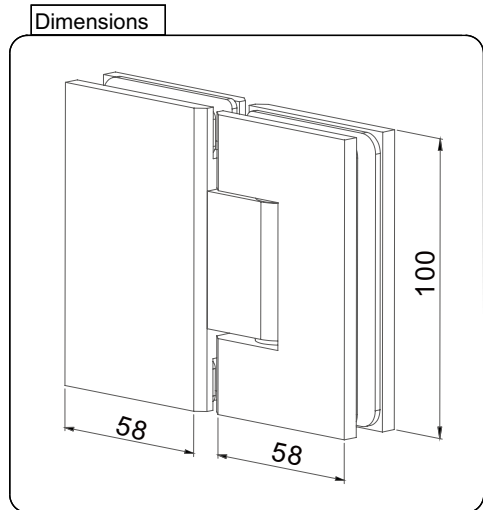

Drawing ID
SH-HD180X

Product Info.	
Finish	Code
Polish Chrome	SH-HD180PC
Matte Black	SH-HD180MB
Brush Nickel	SH-HD180BN
Brush Brass	SH-HD180BB
Gun Metal	SH-HD180GM

MATERIAL:

Solid Brass

CATALOGUE AND DESCRIPTION:

- > Pool Gate Hardware
- > Hinge
- > Heavy Duty Glass to Glass 180° Hinge

NOTES:

This drawing and or specification is the property of Silver Stone Hardware Pty Ltd - and must be returned to them on request. Unauthorised use may result in Legal Action. Its contents must not be made public, nor copied, nor used directly or indirectly in any way.

SILVER STONE HARDWARE PTYLID

56-62 Bryant Street, Padstow, NSW 2211
T: (02) 9792 2955 M: 0452 526 680
www.silverstonehardware.com.au
sales@silverstonehardware.com.au