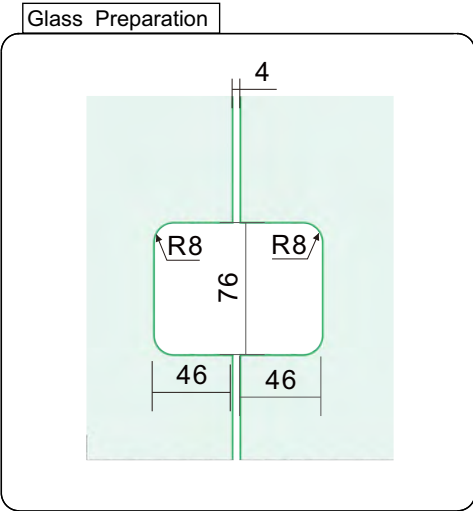

Drawing ID
SH-HD180X

Product Info.	
Finish	Code
Polish Chrome	SH-HD180PC
Matte Black	SH-HD180MB
Brush Nickel	SH-HD180BN
Brush Brass	SH-HD180BB
Gun Metal	SH-HD180GM

**MATERIAL:**

Solid Brass

**CATALOGUE AND DESCRIPTION:**

- > Pool Gate Hardware
- > Hinge
- > Heavy Duty Glass to Glass 180° Hinge

**NOTES:**

This drawing and or specification is the property of Silver Stone Hardware Pty Ltd - and must be returned to them on request. Unauthorised use may result in Legal Action. Its contents must not be made public, nor copied, nor used directly or indirectly in any way.